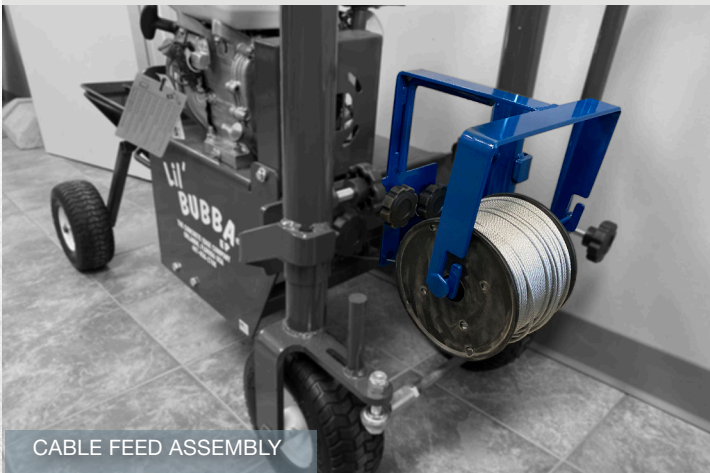

10 ESSENTIALS

& MORE

ONE PERSON OPERATION

Steering Bar Extension / <i>Great For One-Person Operation In Tight Areas!</i>	$290
Lil' Bubba® Bucket Buddy (set of two)	$624

STEEL CABLE REINFORCEMENT SYSTEM

CurbCable Feeder Attachment with guide	$615
CurbCable - 1 roll 500 feet x 1/8" Galvanized Steel Cable	$98
*500 feet 1/8" Galvanized Steel Cable 6 x Rolls	$490

RAIN PROTECTION SYSTEM

Steel Rain Protection Hoops / 25	$160
Rain Cover Sheeting 100' x 4' / <i>Don't Get Caught In The Rain Without These!</i>	$34.50
<i>Includes 50 Steel Rain Protection Hoops - Rain System Package Price</i>	$345

CABLE FEED ASSEMBLY